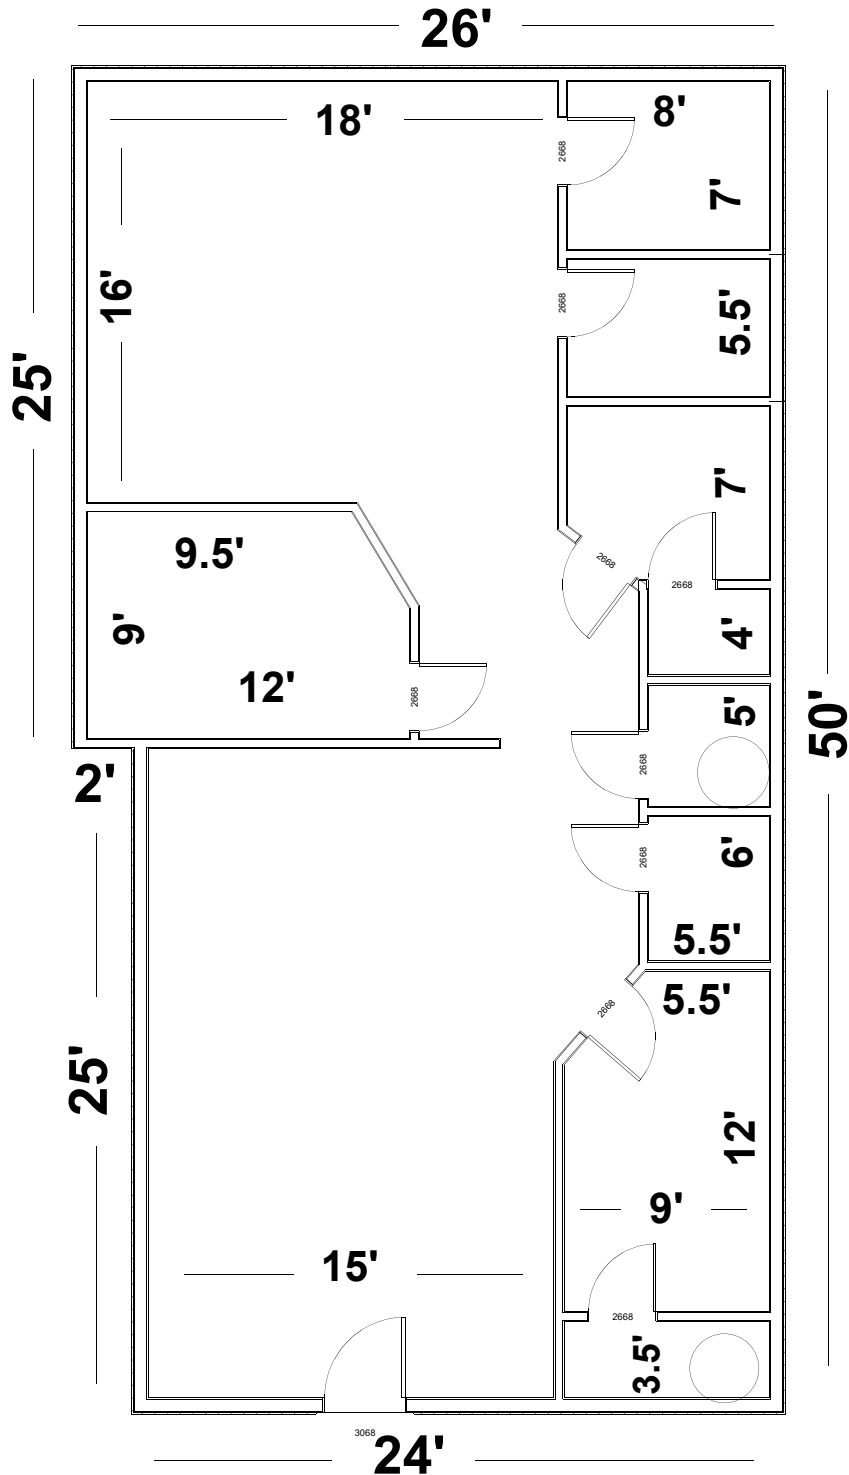

5640 S Wasatch Drive Ste C South Ogden, UT 84403

1,250 Sq Ft

MWW 10/2022

Copyright 2022 by Crest Realty, LLC User is advised to verify all information.