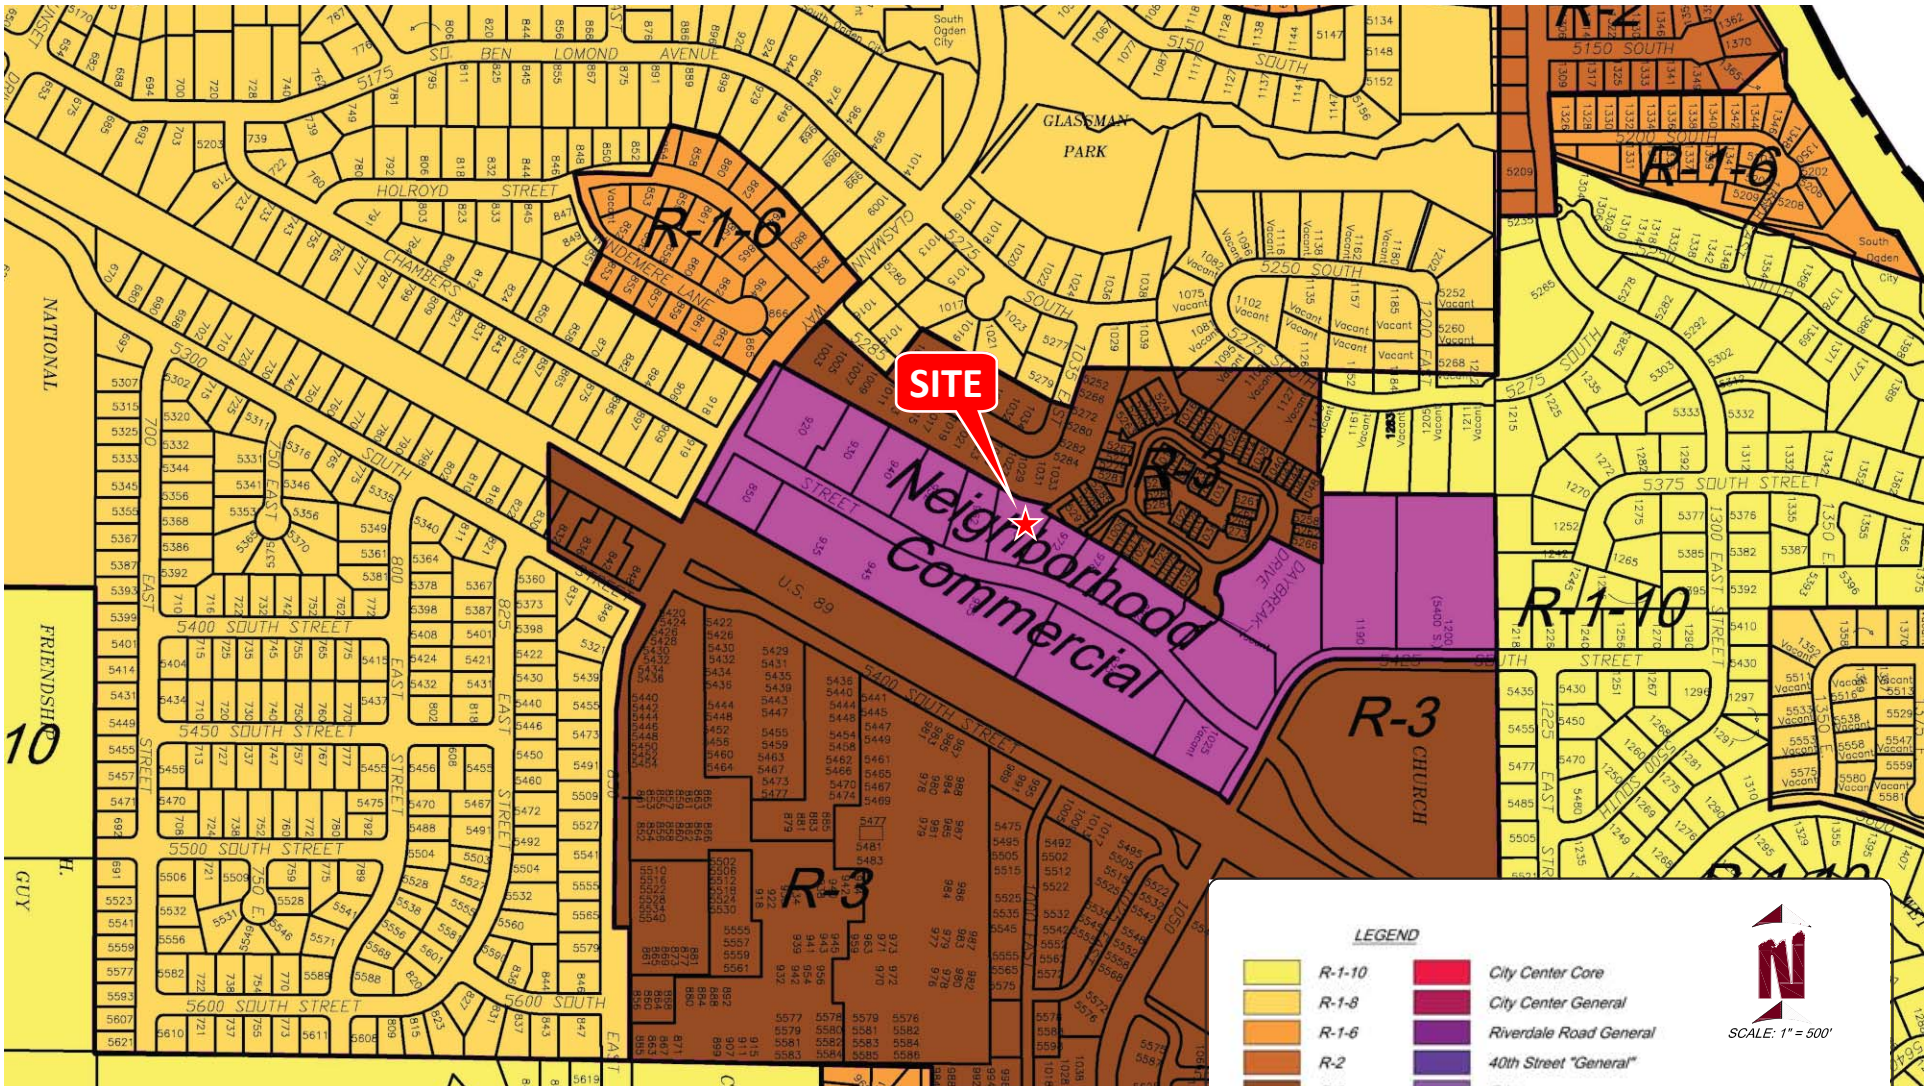

# South Ogden City Zoning

968 Chambers St, South Ogden UT 84403

**SITE**

**LEGEND**

- R-1-10
- R-1-8
- R-1-6
- R-2
- R-3
- R-3A
- O-1
- City Center Core
- City Center General
- Riverdale Road General
- 40th Street "General"
- Edge
- Neighborhood Commercial
- Gateway Core
- Gateway General
- Gateway Edge

\* This graphic and zoning information is provided as a courtesy and remains the property of South Ogden City. User is advised to verify all information.