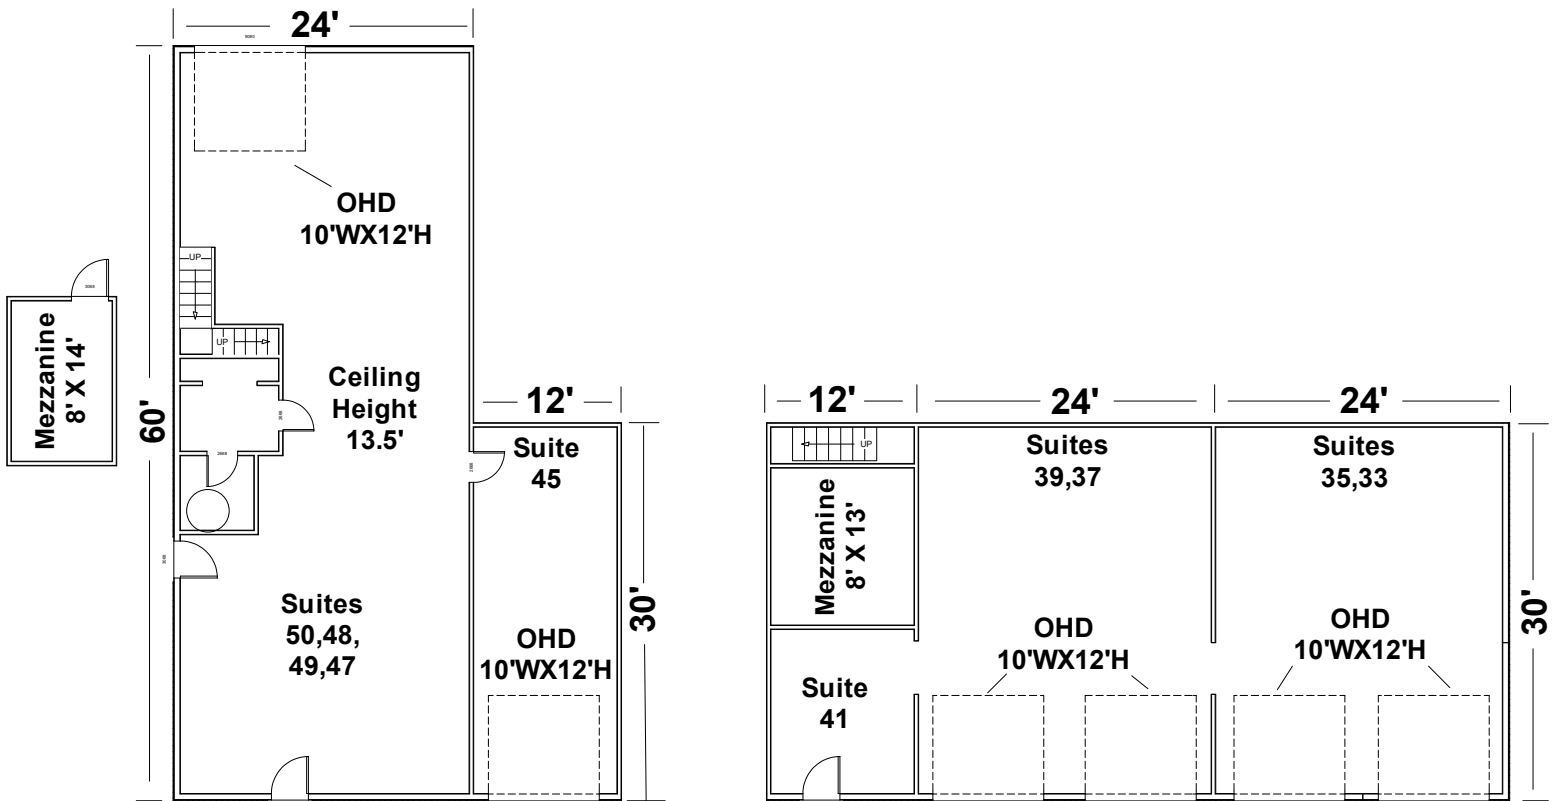

2928 S Pennsylvania Ave Ogden, UT 84401

Units 33, 35, 37, 39, 41, 45, 47, 48, 49, & 50

Ground Floor = 3,600 Sq Ft

Mezzanines = 216 Sq Ft

Total = 3,816 Sq Ft

MWW 10/2021

Copyright 2021 by Crest Realty, LLC

This drawing with measurements is provided as a courtesy.