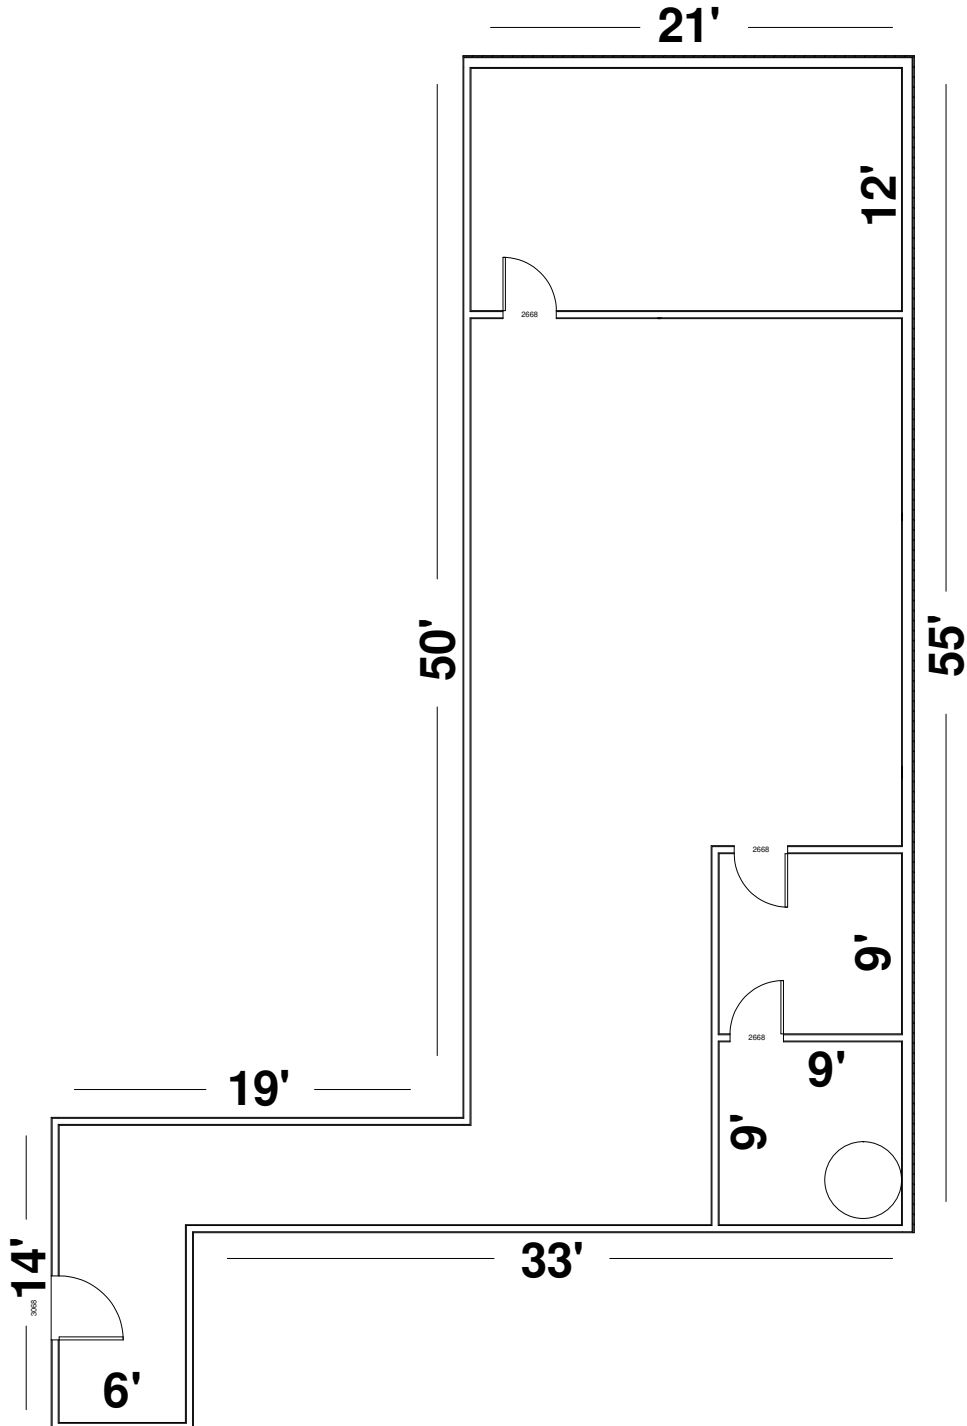

# 510 North Main Street Tooele, UT 84074

1,199 Sq Ft

MWW 07/2018

Copyright 2018 by Crest realty, LLC This drawing with measurements is provided as a courtesy. User is advised to verify all information.