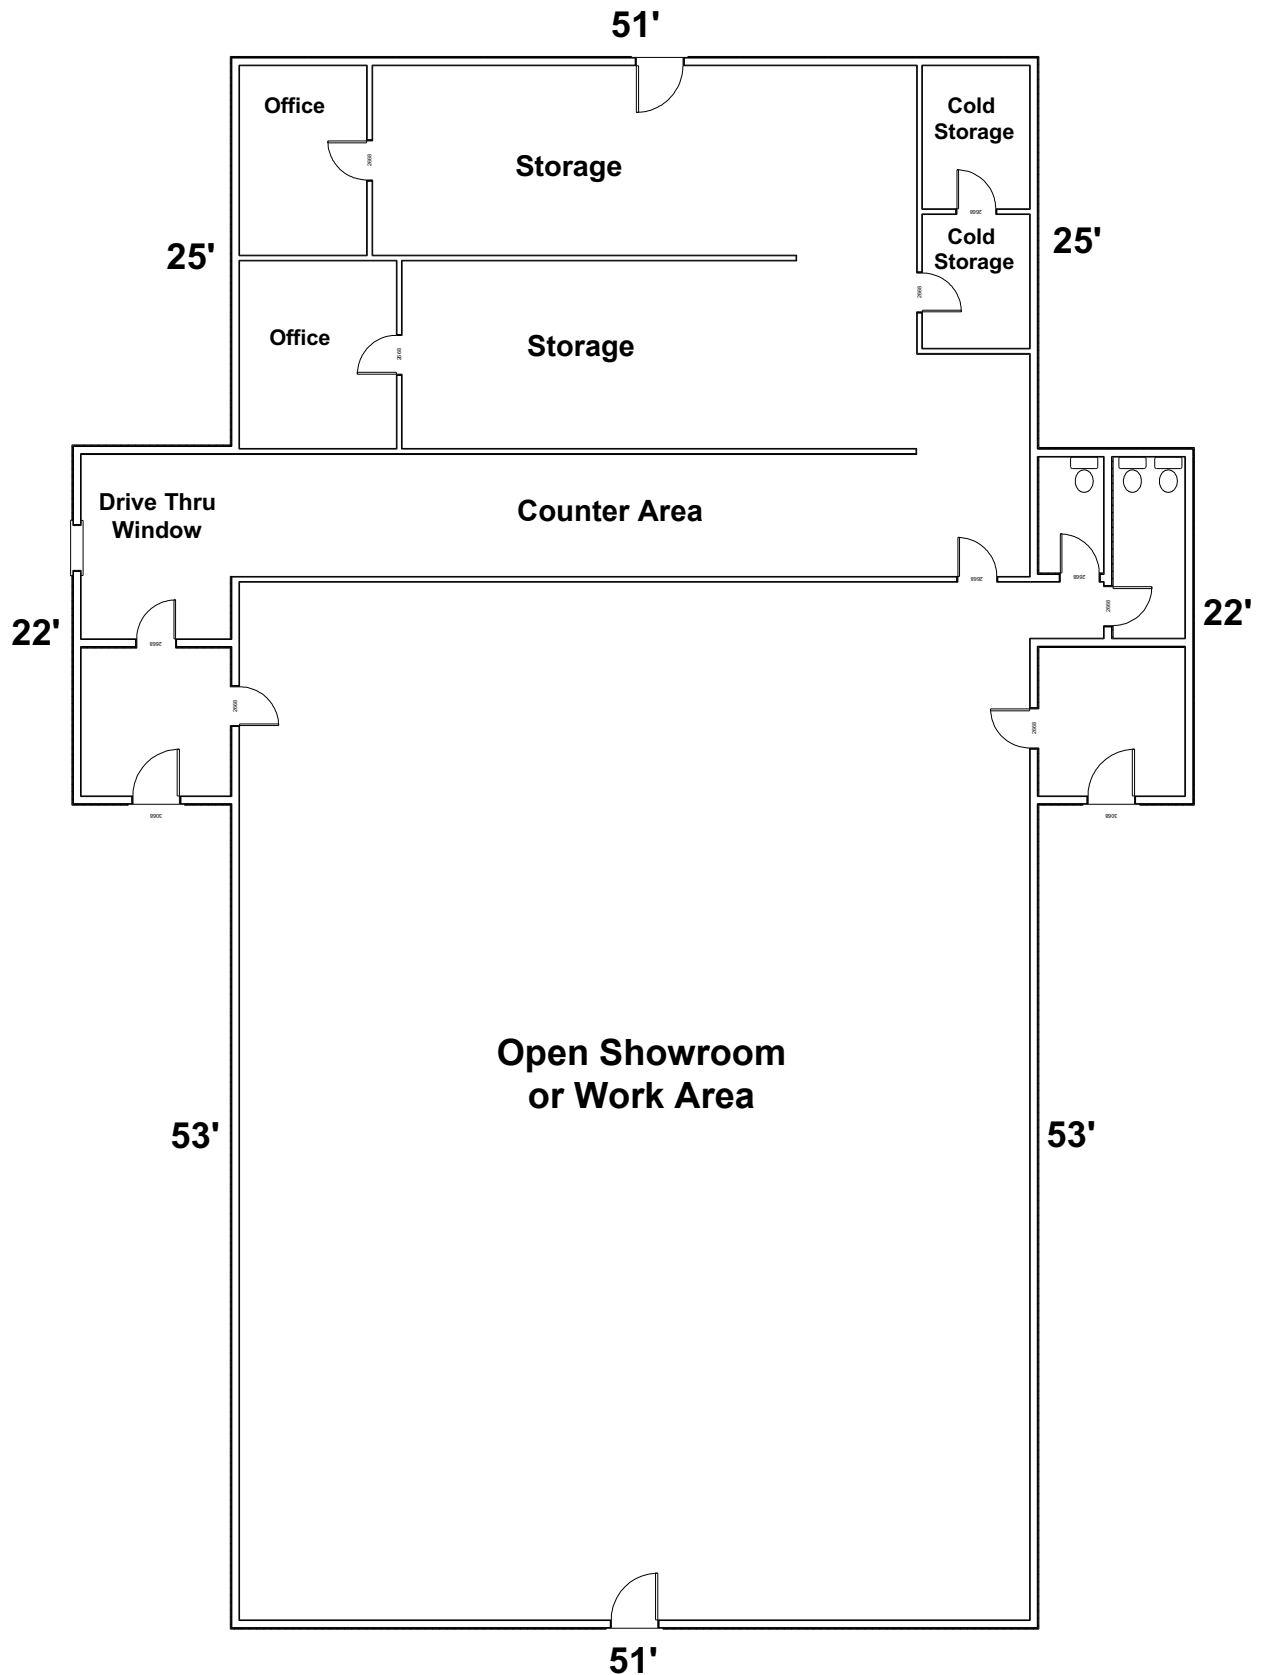

2922 S 1900 W
Ogden, UT 84401

Total = 5,100 Sq Ft

2922 S 1900 W Ogden, UT 84401

19 Parking Spaces

2800 SOUTH

13 Parking Spaces

DRIVE-THRU LANE

34 Parking Spaces

15 Parking Spaces

1900 WEST