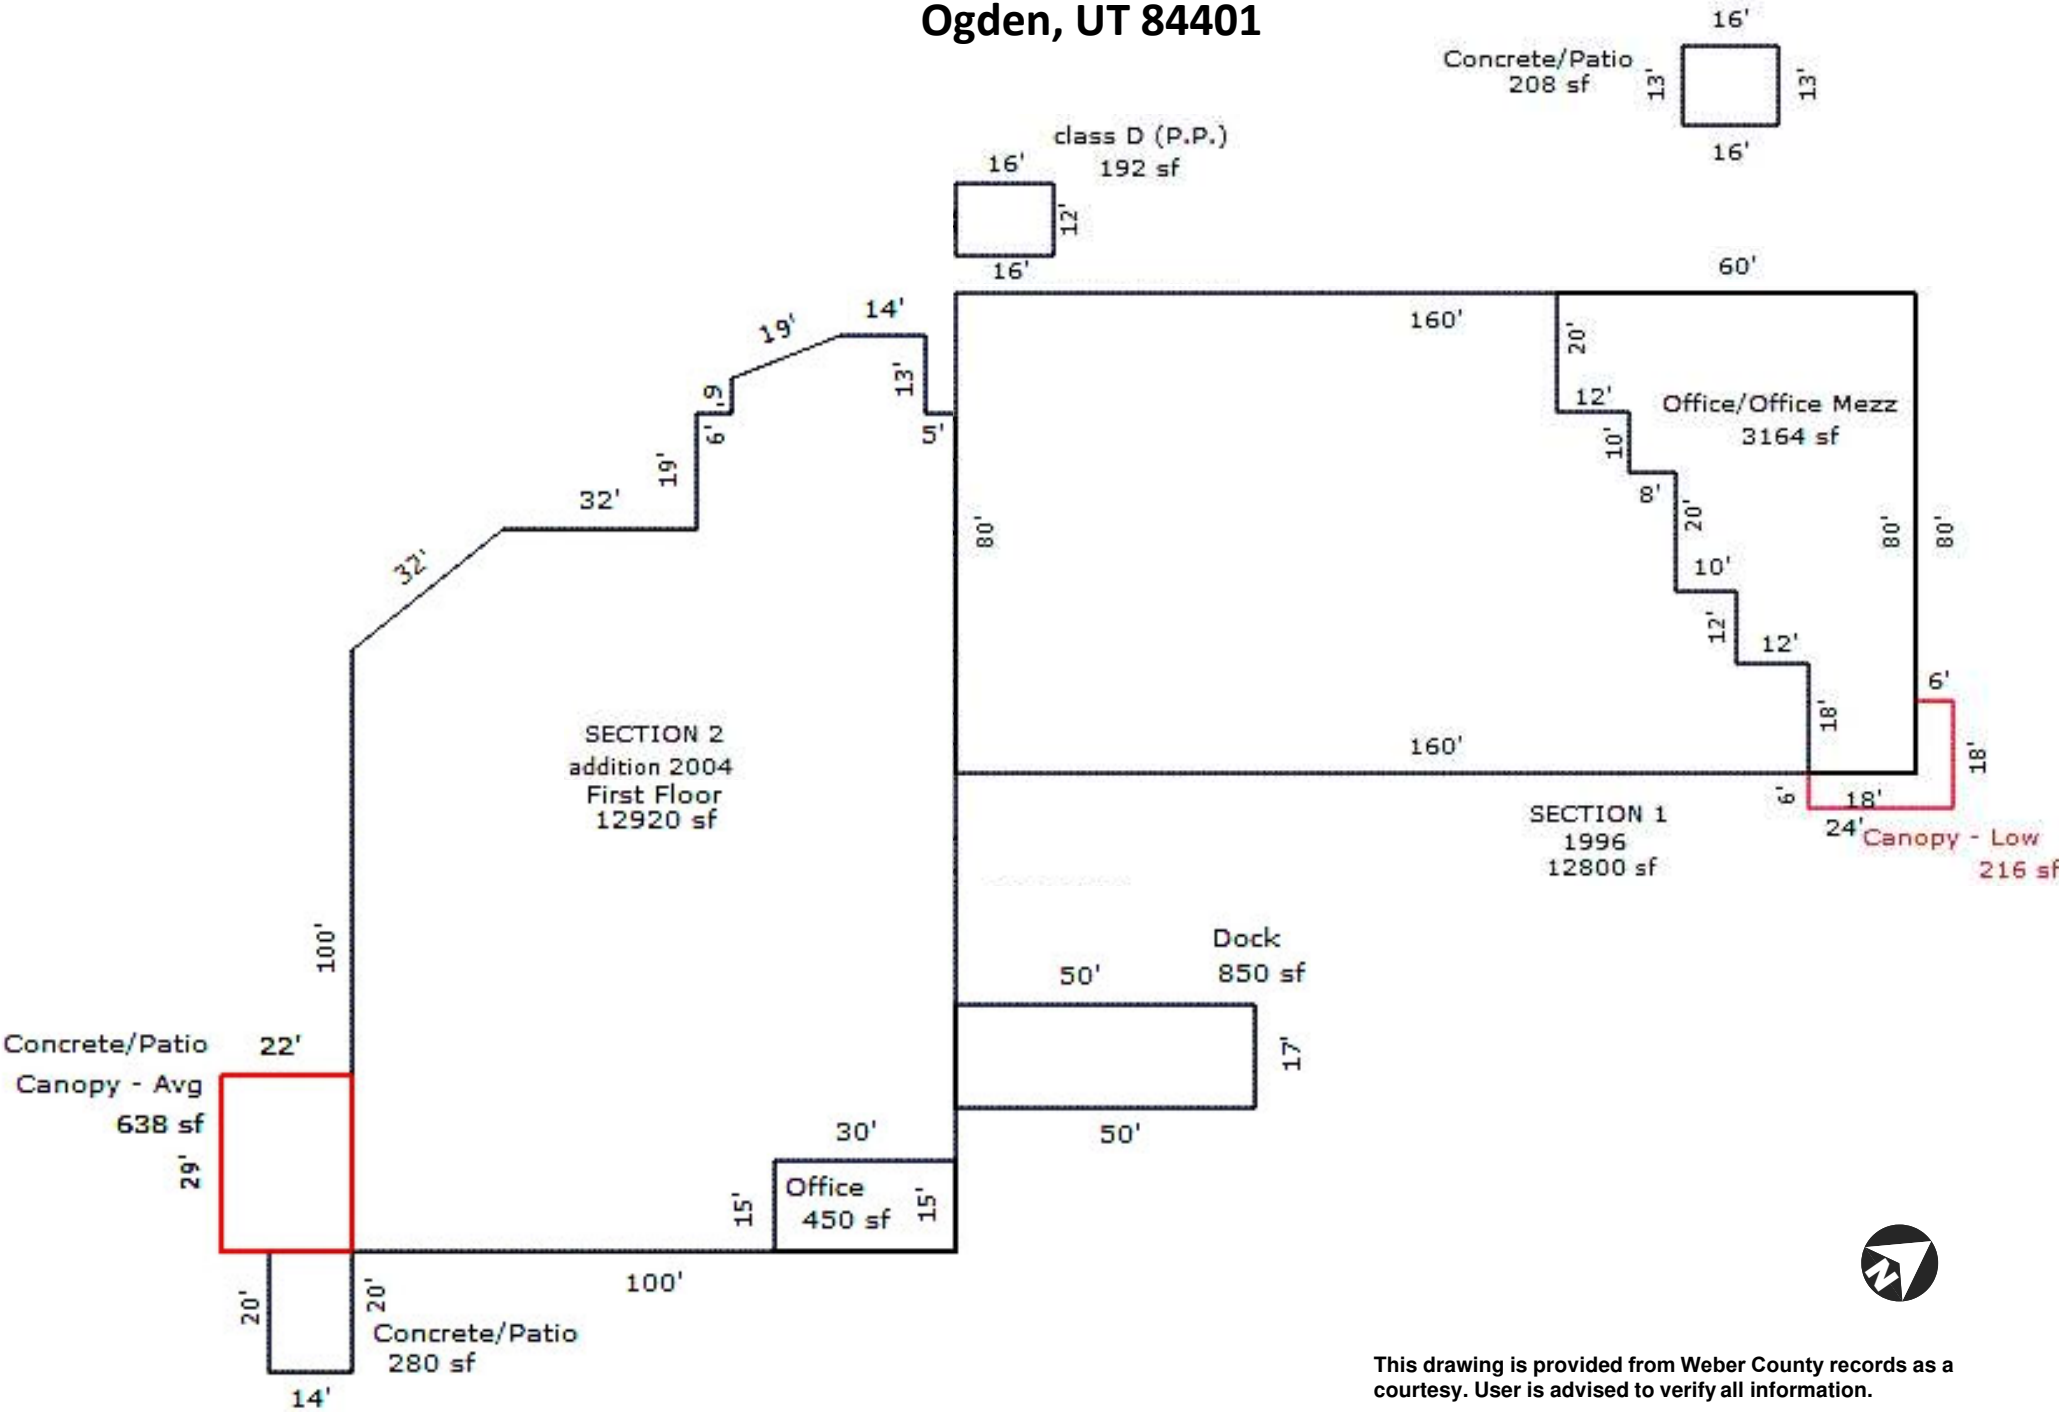

1675 W 2750 S Ogden, UT 84401

This drawing is provided from Weber County records as a courtesy. User is advised to verify all information.