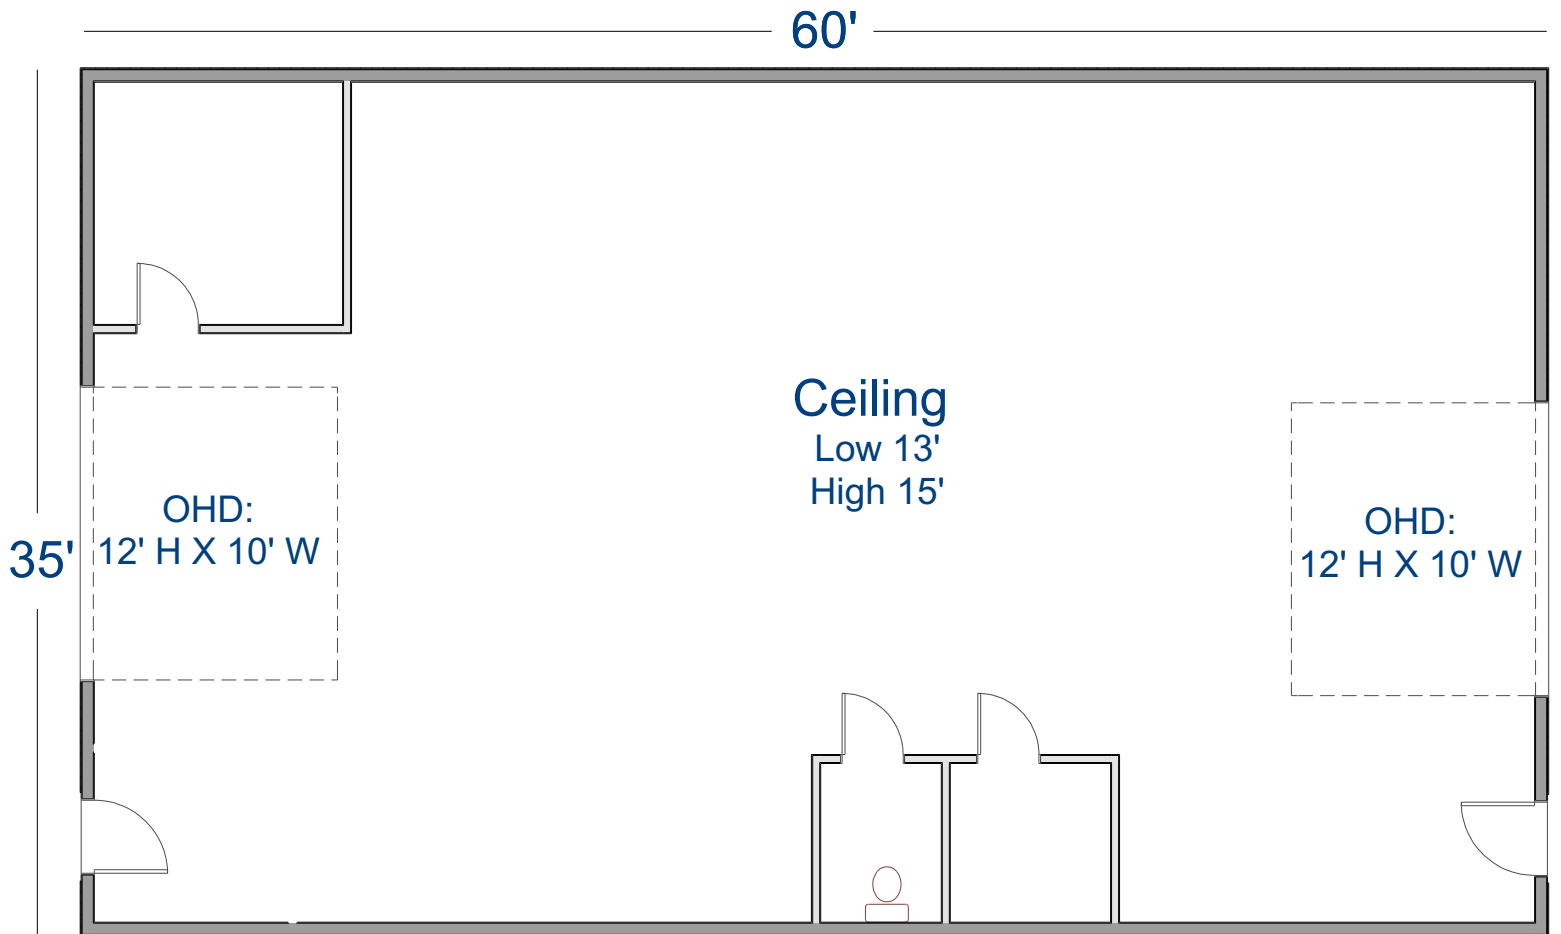

880 Wilson Ln #1,
Ogden, UT 84401

Total = 2,100 Sq Ft

TSN 2/2021
Copyright 2021 by Crest Realty
This drawing is provided as a courtesy.
User is advised to verify all information