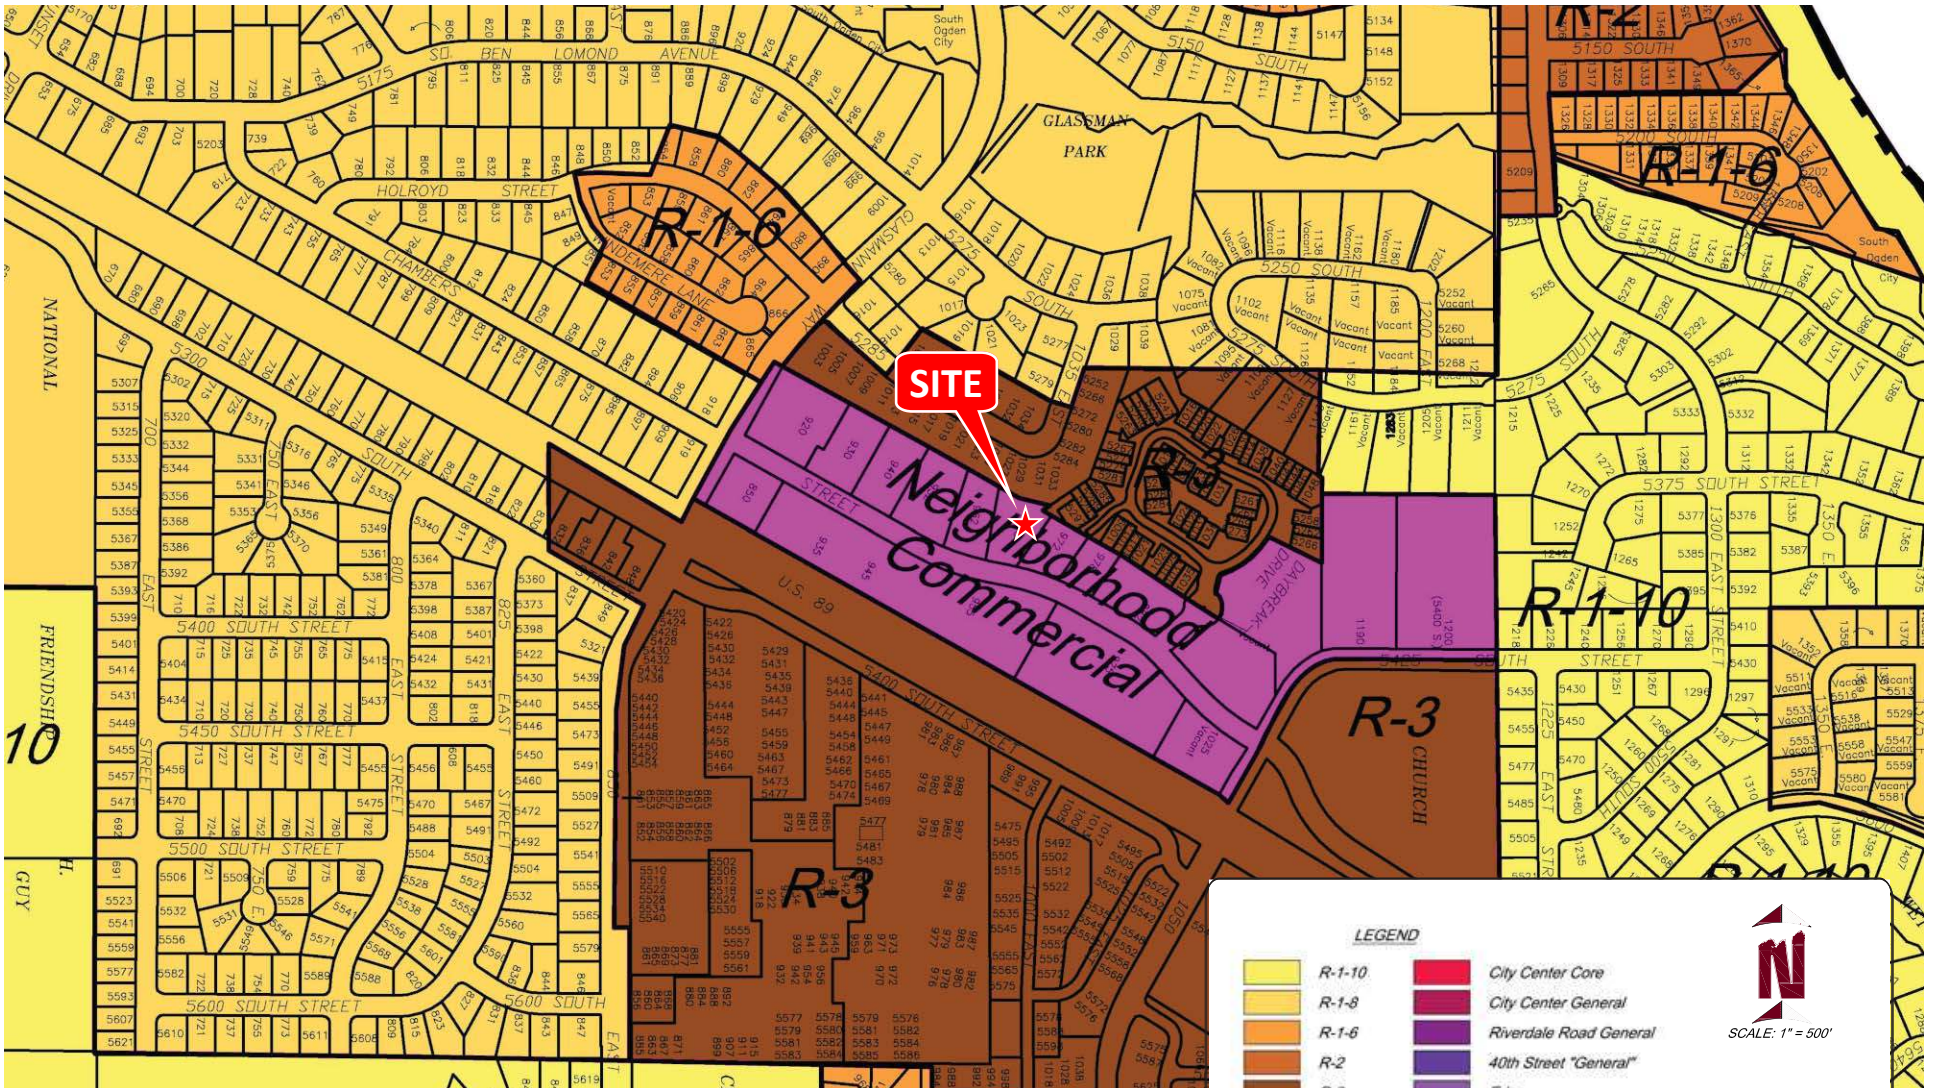

South Ogden City Zoning

968 Chambers St #1, South Ogden UT 84403

SITE

LEGEND

- R-1-10
- R-1-8
- R-1-6
- R-2
- R-3
- R-3A
- O-1
- City Center Core
- City Center General
- Riverdale Road General
- 40th Street "General"
- Edge
- Neighborhood Commercial
- Gateway Core
- Gateway General
- Gateway Edge

* This graphic and zoning information is provided as a courtesy and remains the property of South Ogden City. User is advised to verify all information.