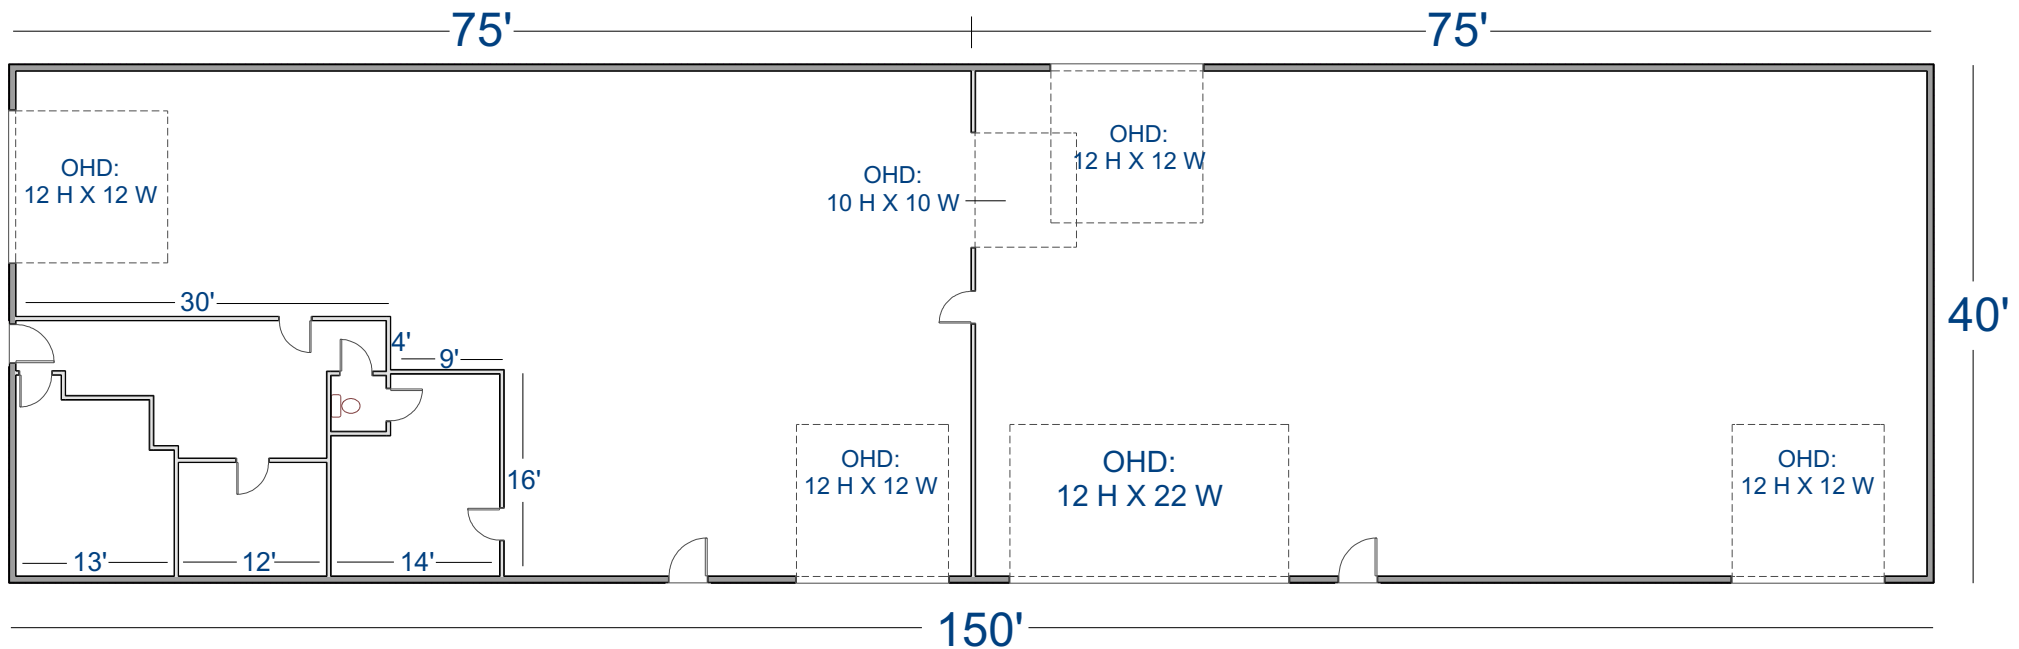

1520 W 2650 S Ogden, UT 84401

Shop = 5,256 Sq Ft
Office = 744 Sq Ft
Total = 6,000 Sq Ft

1520 W 2650 S Ogden, UT 84401

205'

Fully Fenced Storage Yard With Road Base

33' Locking Gate

115'

75'

75'

OHD:
12 H X 12 W

OHD:
10 H X 10 W

OHD:
12 H X 12 W

40'

Locking Gate

30'

4'

9'

16'

13'

12'

14'

OHD:
12 H X 12 W

OHD:
12 H X 22 W

OHD:
12 H X 12 W

150'

33'