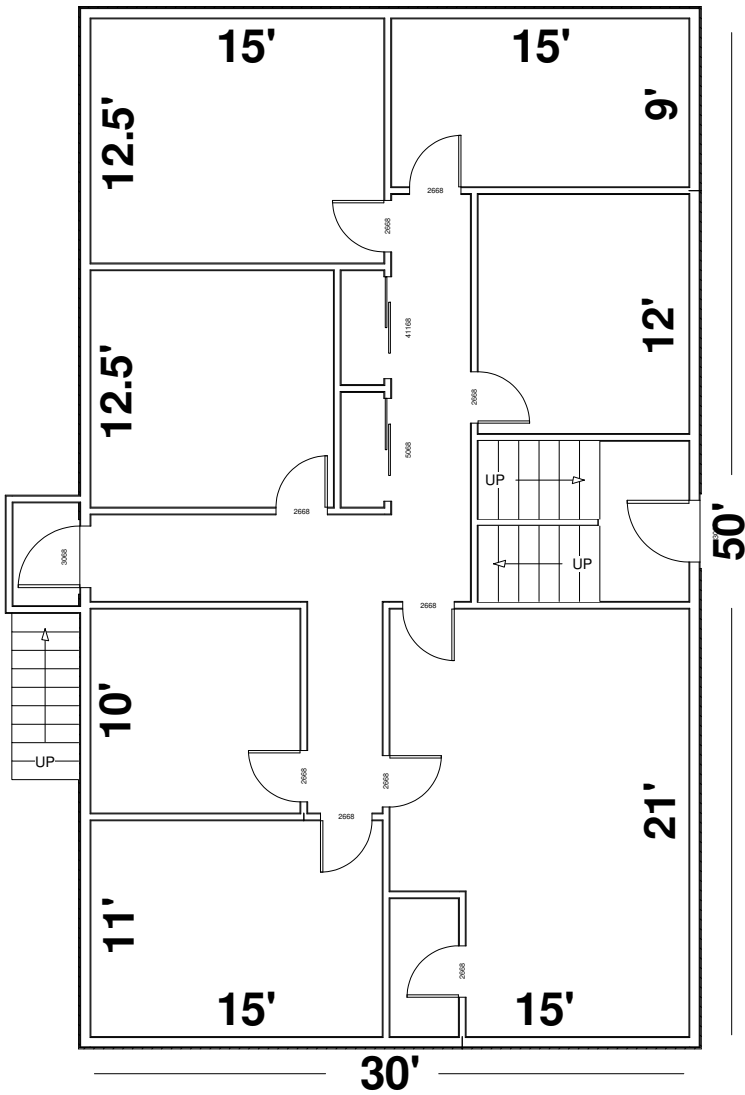

2331 Rulon White Blvd, Bldg A Ogden, UT 84404

Upper Level = 1,500 Sq Ft

Lower Level = 1,500 Sq Ft

Total = 3,000 Sq Ft

Upper Level

AVAILABLE
Lower Level