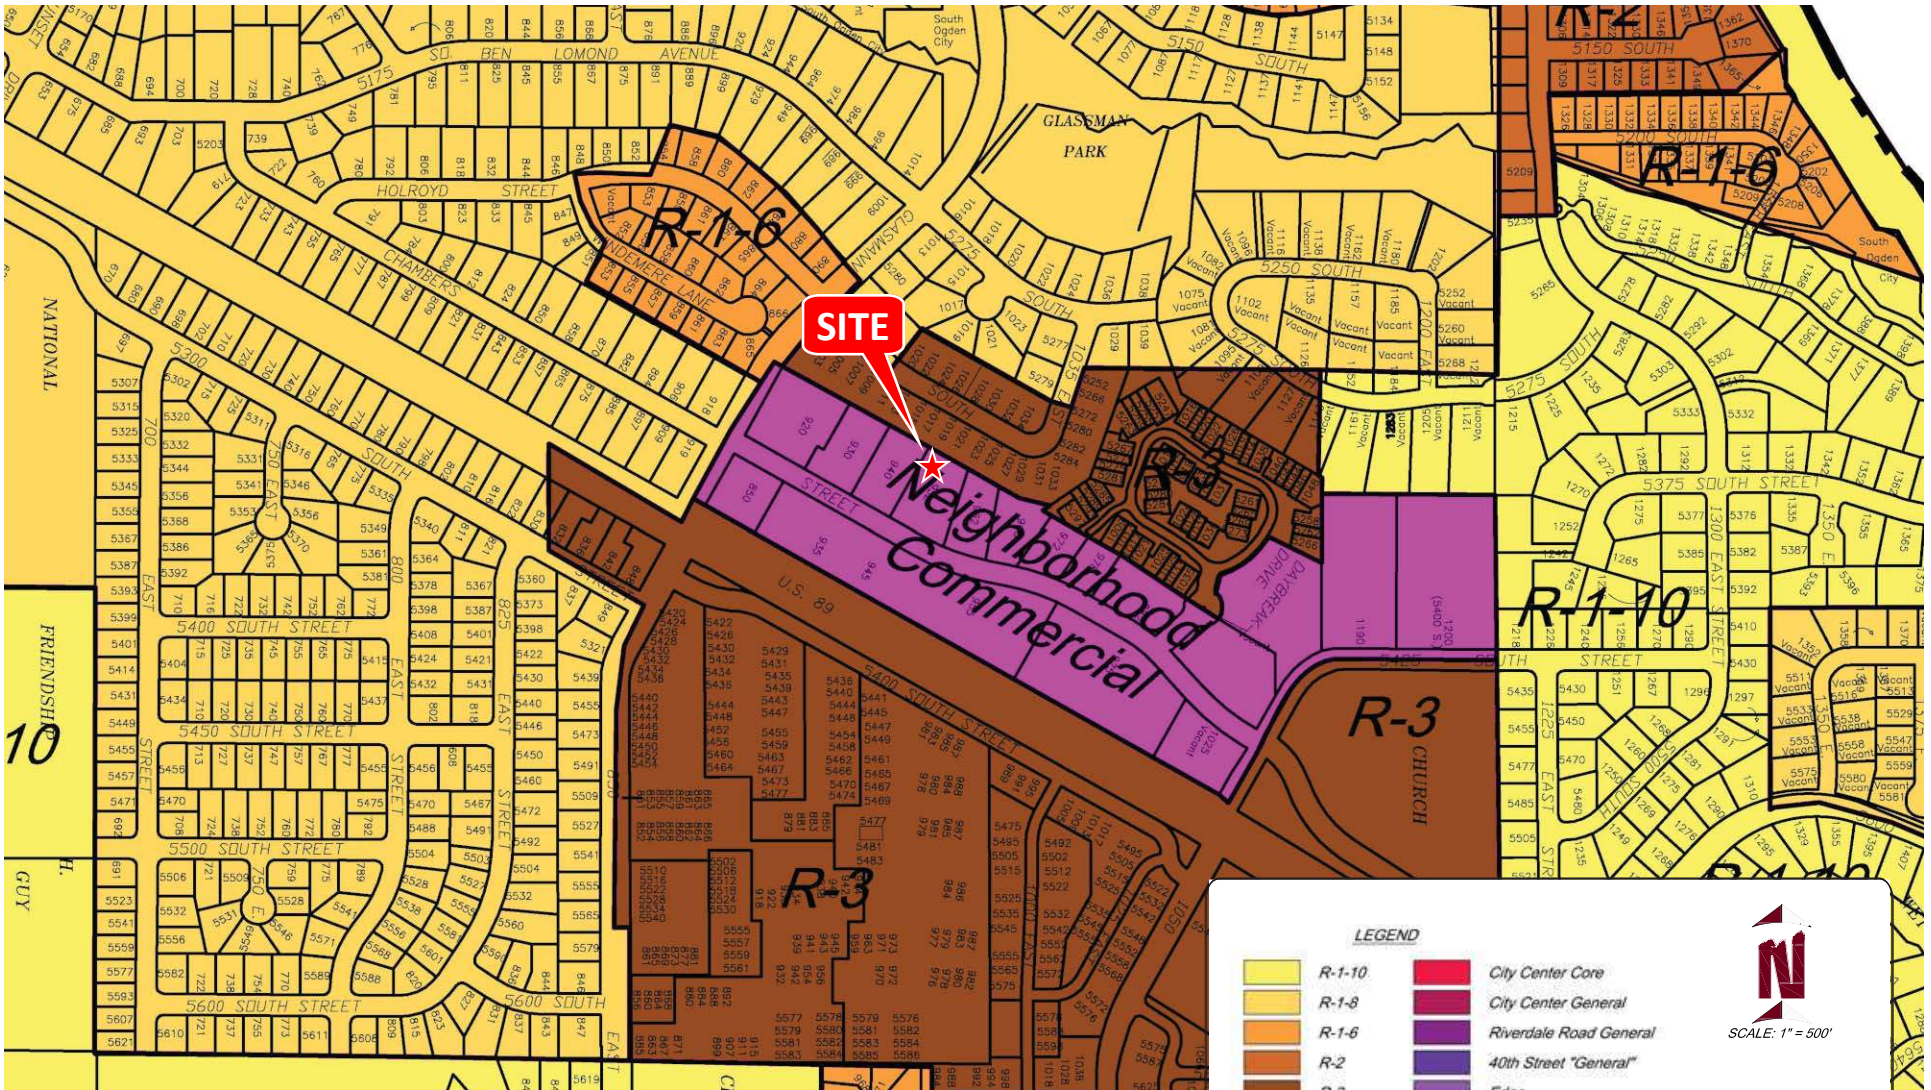

# South Ogden City Zoning

952 Chambers St #8, South Ogden UT 84403

\* This graphic and zoning information is provided as a courtesy and remains the property of South Ogden City. User is advised to verify all information.

**LEGEND**

R-1-10	City Center Core
R-1-8	City Center General
R-1-6	Riverdale Road General
R-2	40th Street "General"
R-3	Edge
R-3A	Neighborhood Commercial
O-1	Gateway Core
	Gateway General
	Gateway Edge

SCALE: 1" = 500'