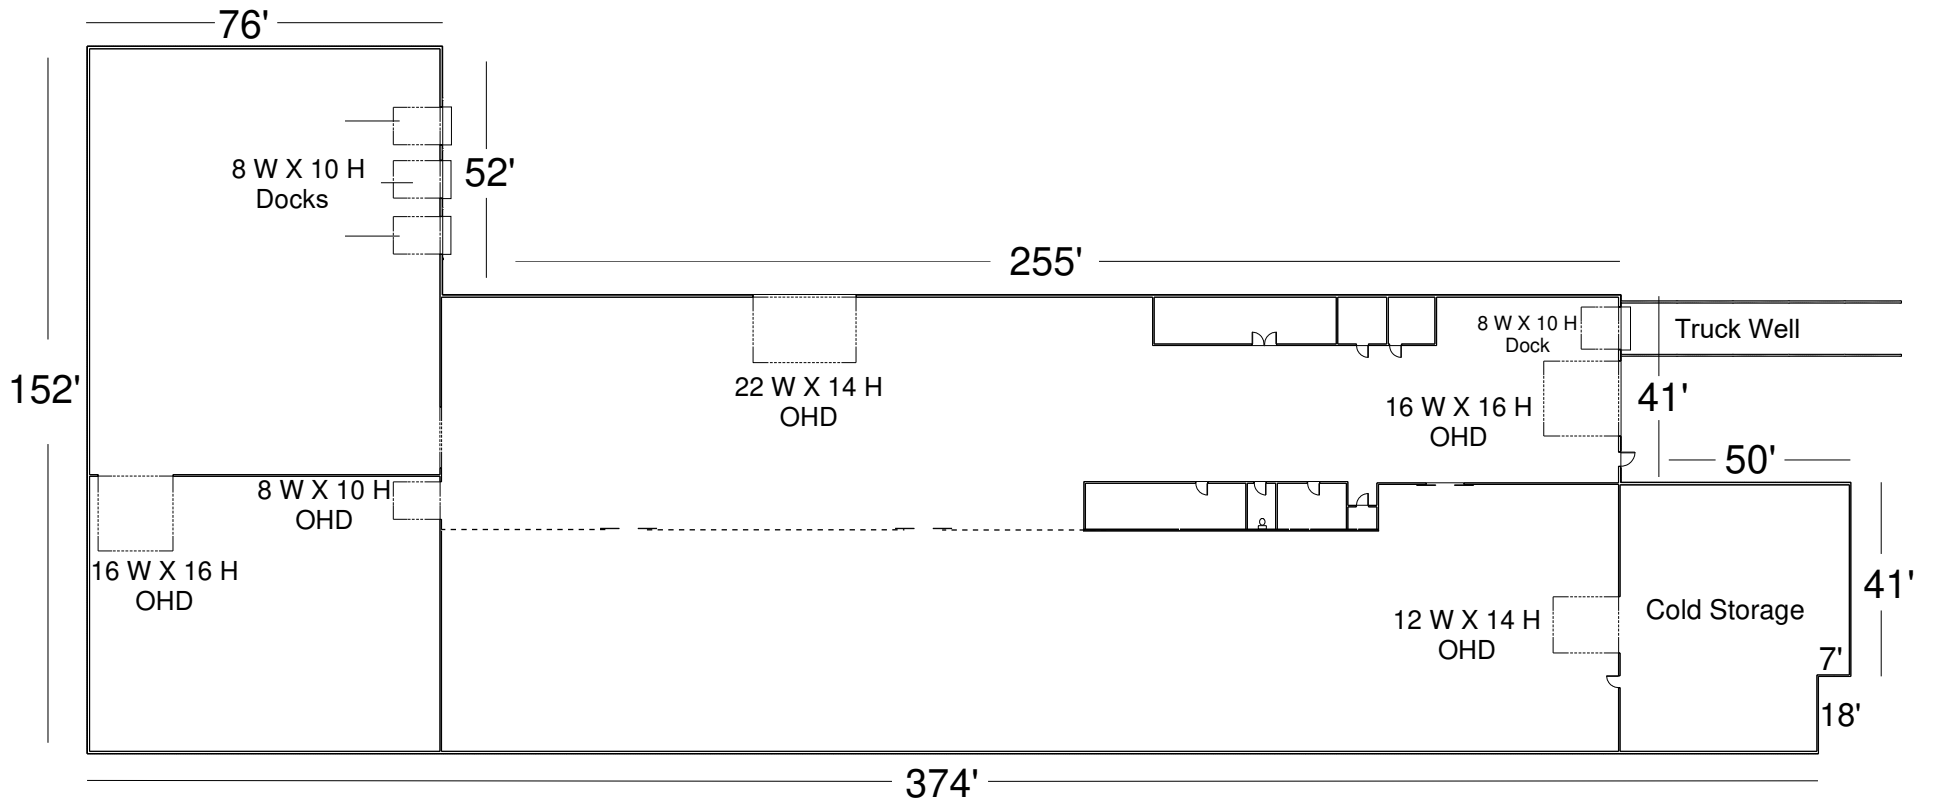

2361 B Ave Ogden, UT 84401

Warehouse = 39,876 Sq Ft

Office = 4,398 Sq Ft

Total Building = 44,274 Sq Ft

2361 B Ave
Ogden, UT 84401

Warehouse = 39,876 Sq Ft

**2361 B Ave
Ogden, UT 84401**

Office = 4,398 Sq Ft