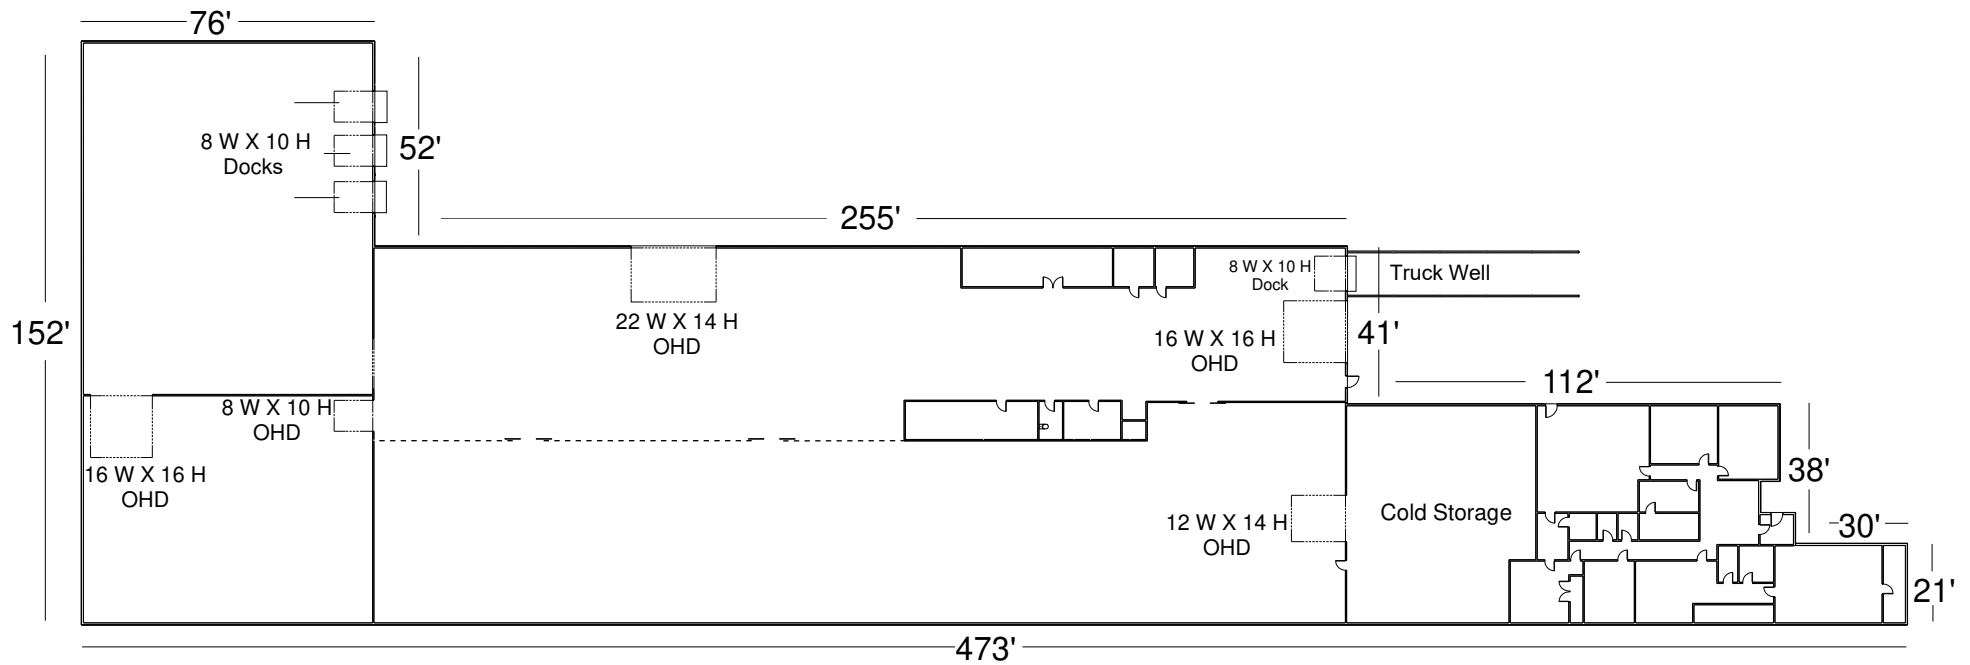

2361 B Ave Ogden, UT 84401

Warehouse = 39,876 Sq Ft

Office = 4,398 Sq Ft

Total Building = 44,274 Sq Ft

2361 B Ave
Ogden, UT 84401

Warehouse = 39,876 Sq Ft

**2361 B Ave
Ogden, UT 84401**

Office = 4,398 Sq Ft